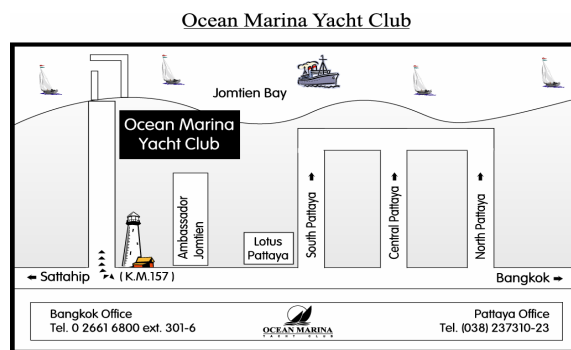

LOCATION & GENERAL OUTLOOK

A deluxe marina resort located on the Southern coastline of Jomtien Beach, 157 Km. from Bangkok and 15 minutes drive from Pattaya City. Unique nautical designs, as well as the adjacent international standard marina, combine to create an exclusive yacht club atmosphere. Scenic seaviews, sports activities, serene sailing and seafood specialties are all part of the regular fare.